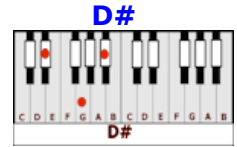

APRIL COME SHE WILL – Simon & Garfunkel (Ab)

CAPO 1ST FRET

GUITAR / KEYBOARD CHORDS:

Ab = xx 10 8 9 8

Eb = xx8886

G = 320003

C = x32010

Am = xo221o

Em = o2200o

Fmaj7 = xx321o

D = xxo232

INTRO: Ab/A Ab/A Ab/A Eb/E G/G#

G/G# C/C# G/G# C/C# G/G# C/C# G/G#

April, come she will

Am/A#m Em/Fm Fmaj7/F#maj7 Em/Fm

When streams are ripe and swelled with rain

C/C# D/D# G/G# Em/Fm

May, she will stay

Am/A#m Em/Fm Am/A#m Em/Fm G/G# C/C# G/G# C/C# G/G#

Resting in my arms again

G/G# C/C# G/G# C/C# G/G# C/C# G/G#

June, she'll change her tune

Am/A#m Em/Fm Fmaj7/F#maj7 Em/Fm

Am/A#m Em/Fm Fmaj7/F#maj7 Em/Fm

The autumn winds blow chilly and cold

C/C# D/D# G/G# Em/Fm

September, I'll remember

Am/A#m Em/Fm D/D# Ab/A Ab/A Ab/A Eb/E G/G# (end)

A love once new has now grown old