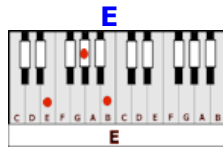

APRIL COME SHE WILL – Simon & Garfunkel (Ab)

CAPO 1ST FRET

GUITAR / KEYBOARD CHORDS:

Ab = xx 10 8 9 8

Eb = xx8886

G = 320003

C = x32010

Am = xo221o

Em = o2200o

Fmaj7 = xx321o

D = xxo232

INTRO: Ab/A Ab/A Ab/A Eb/E G/G#

G/G# C/C# G/G# C/C# G/G# C/C# G/G#

April, come she will

Am/A#m Em/Fm Fmaj7/F#maj7 Em/Fm

When streams are ripe and swelled with rain

C/C# D/D# G/G# Em/Fm

May, she will stay

Am/A#m Em/Fm Am/A#m Em/Fm G/G# C/C# G/G# C/C# G/G#

Resting in my arms again

G/G# C/C# G/G# C/C# G/G# C/C# G/G#

June, she'll change her tune

Am/A#m Em/Fm Fmaj7/F#maj7 Em/Fm

Am/A#m Em/Fm Fmaj7/F#maj7 Em/Fm

The autumn winds blow chilly and cold

C/C# D/D# G/G# Em/Fm

September, I'll remember

Am/A#m Em/Fm D/D# Ab/A Ab/A Ab/A Eb/E G/G# (end)

A love once new has now grown old