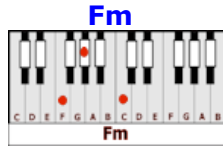

APRIL COME SHE WILL – Simon & Garfunkel (Ab)

CAPO 1ST FRET

GUITAR / KEYBOARD CHORDS:

Ab = xx 10 8 9 8

Eb = xx8886

G = 320003

C = x32010

Am = xo221o

Em = o2200o

Fmaj7 = xx321o

D = xxo232

INTRO: Ab/A Ab/A Ab/A Eb/E G/G#

G/G# C/C# G/G# C/C# G/G# C/C# G/G#

April, come she will

Am/A#m Em/Fm Fmaj7/F#maj7 Em/Fm

When streams are ripe and swelled with rain

C/C# D/D# G/G# Em/Fm

May, she will stay

Am/A#m Em/Fm Am/A#m Em/Fm G/G# C/C# G/G# C/C# G/G#

Resting in my arms again

G/G# C/C# G/G# C/C# G/G# C/C# G/G#

June, she'll change her tune

Am/A#m Em/Fm Fmaj7/F#maj7 Em/Fm