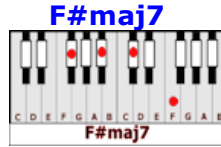

APRIL COME SHE WILL – Simon & Garfunkel (Ab)

CAPO 1ST FRET

GUITAR / KEYBOARD CHORDS:

Ab = xx 10 8 9 8

Eb = xx8886

G = 320003

C = x32010

Am = xo221o

Em = o2200o

Fmaj7 = xx321o

D = xxo232

INTRO: Ab/A Ab/A Ab/A Eb/E G/G#

G/G# C/C# G/G# C/C# G/G# C/C# G/G#

April, come she will

Am/A#m Em/Fm Fmaj7/F#maj7 Em/Fm

When streams are ripe and swelled with rain