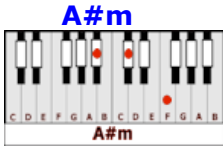

APRIL COME SHE WILL – Simon & Garfunkel (Ab)

CAPO 1ST FRET

GUITAR / KEYBOARD CHORDS:

Ab = xx 10 8 9 8

Eb = xx8886

G = 320003

C = x32010

Am = xo221o

Em = o2200o

Fmaj7 = xx321o

D = xxo232

INTRO: Ab/A Ab/A Ab/A Eb/E G/G#

G/G# C/C# G/G# C/C# G/G# C/C# G/G#

April, come she will

Am/A#m Em/Fm Fmaj7/F#maj7 Em/Fm

When streams are ripe and swelled with rain

C/C# D/D# G/G# Em/Fm

May, she will stay

Am/A#m Em/Fm Am/A#m Em/Fm G/G# C/C# G/G# C/C# G/G#

Resting in my arms again

G/G# C/C# G/G# C/C# G/G# C/C# G/G#

June, she'll change her tune

Am/A#m Em/Fm Fmaj7/F#maj7 Em/Fm