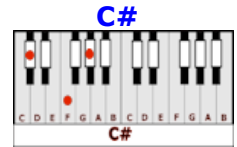

APRIL COME SHE WILL – Simon & Garfunkel (Ab)

CAPO 1ST FRET

GUITAR / KEYBOARD CHORDS:

Ab = xx 10 8 9 8

Eb = xx8886

G = 320003

C = x32010

Am = xo221o

Em = o2200o

Fmaj7 = xx321o

D = xxo232

INTRO: Ab/A Ab/A Ab/A Eb/E G/G#

G/G# C/C# G/G# C/C# G/G# C/C# G/G#

April, come she will

Am/A#m Em/Fm Fmaj7/F#maj7 Em/Fm

When streams are ripe and swelled with rain

C/C# D/D# G/G# Em/Fm

May, she will stay

Am/A#m Em/Fm Am/A#m Em/Fm G/G# C/C# G/G# C/C# G/G#

Resting in my arms again

G/G# C/C# G/G# C/C# G/G# C/C# G/G#

June, she'll change her tune

Am/A#m Em/Fm Fmaj7/F#maj7 Em/Fm