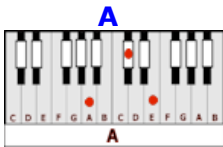

APRIL COME SHE WILL – Simon & Garfunkel (Ab)

CAPO 1ST FRET

GUITAR / KEYBOARD CHORDS:

Ab = xx 10 8 9 8

Eb = xx8886

G = 320003

C = x32010

Am = xo221o

Em = o2200o

Fmaj7 = xx321o

D = xxo232

INTRO: Ab/A Ab/A Ab/A Eb/E G/G#

G/G# C/C# G/G# C/C# G/G# C/C# G/G#

April, come she will

Am/A#m Em/Fm Fmaj7/F#maj7 Em/Fm

When streams are ripe and swelled with rain

C/C# D/D# G/G# Em/Fm

May, she will stay

Am/A#m Em/Fm Am/A#m Em/Fm G/G# C/C# G/G# C/C# G/G#

Resting in my arms again

G/G# C/C# G/G# C/C# G/G# C/C# G/G#

June, she'll change her tune

Am/A#m Em/Fm Fmaj7/F#maj7 Em/Fm